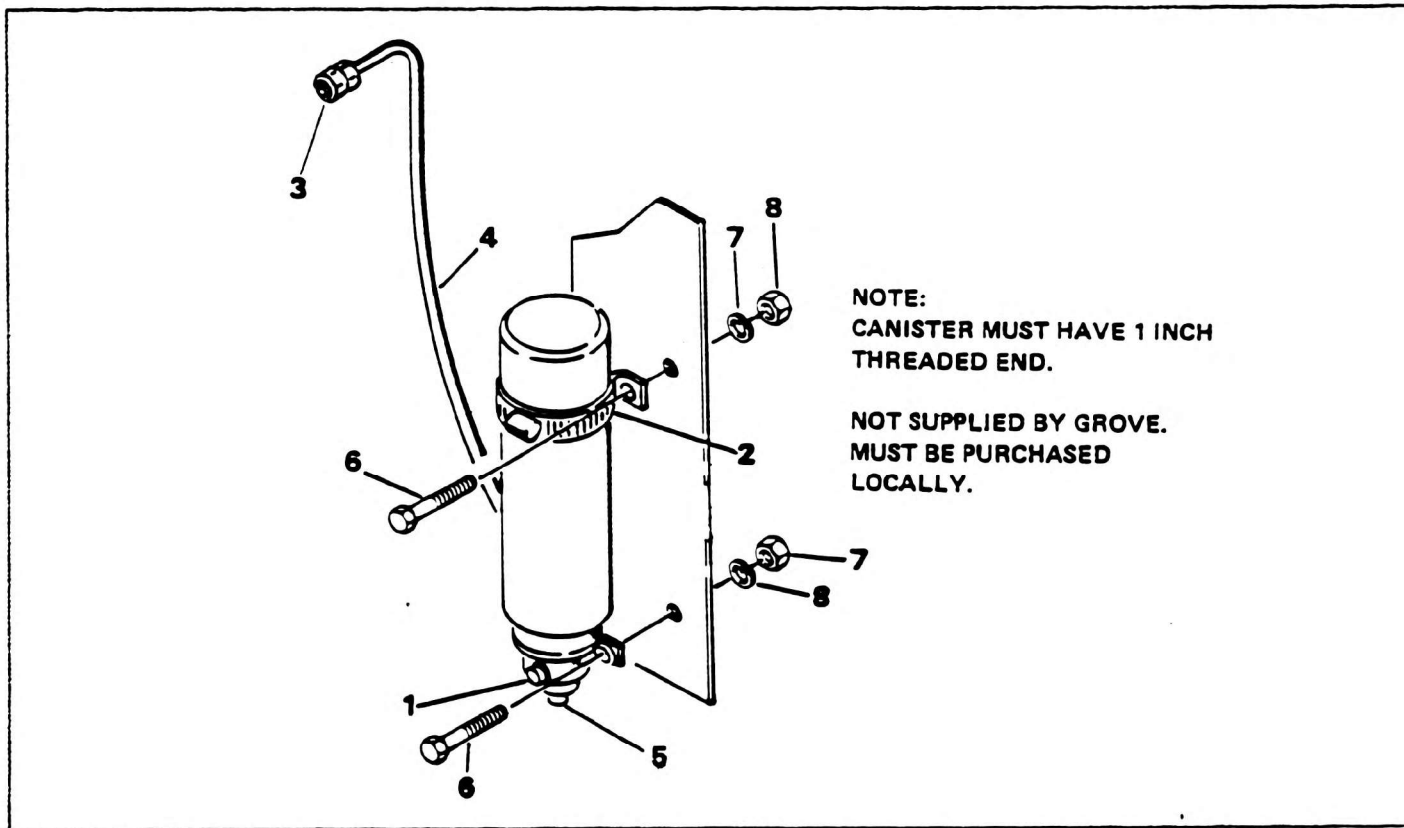

QUICK START INSTALLATION

GROVE

NOTE:
CANISTER MUST HAVE 1 INCH
THREADED END.

NOT SUPPLIED BY GROVE.
MUST BE PURCHASED
LOCALLY.

NO.	PART NO.	QTY	DESCRIPTION	NO.	PART NO.	QTY	DESCRIPTION
1	7-926-001732	1	VALUE ASSY				
2	7-300-000160	1	CLAMP				
3	7-345-000036	1	ATOMIZER				
4	7-406-000287	1	ELBOW				
5	7-913-002500	1	TUBE				
6	7-112-140650	4	BOLT, HEX 1/4"-20 NC X 3/4" - GRD 2				
7	7-660-140000	4	NUT, HEX 1/4"-20 NC - GRD A				
8	7-950-140050	4	LOCKWASHER 1/4" REG				